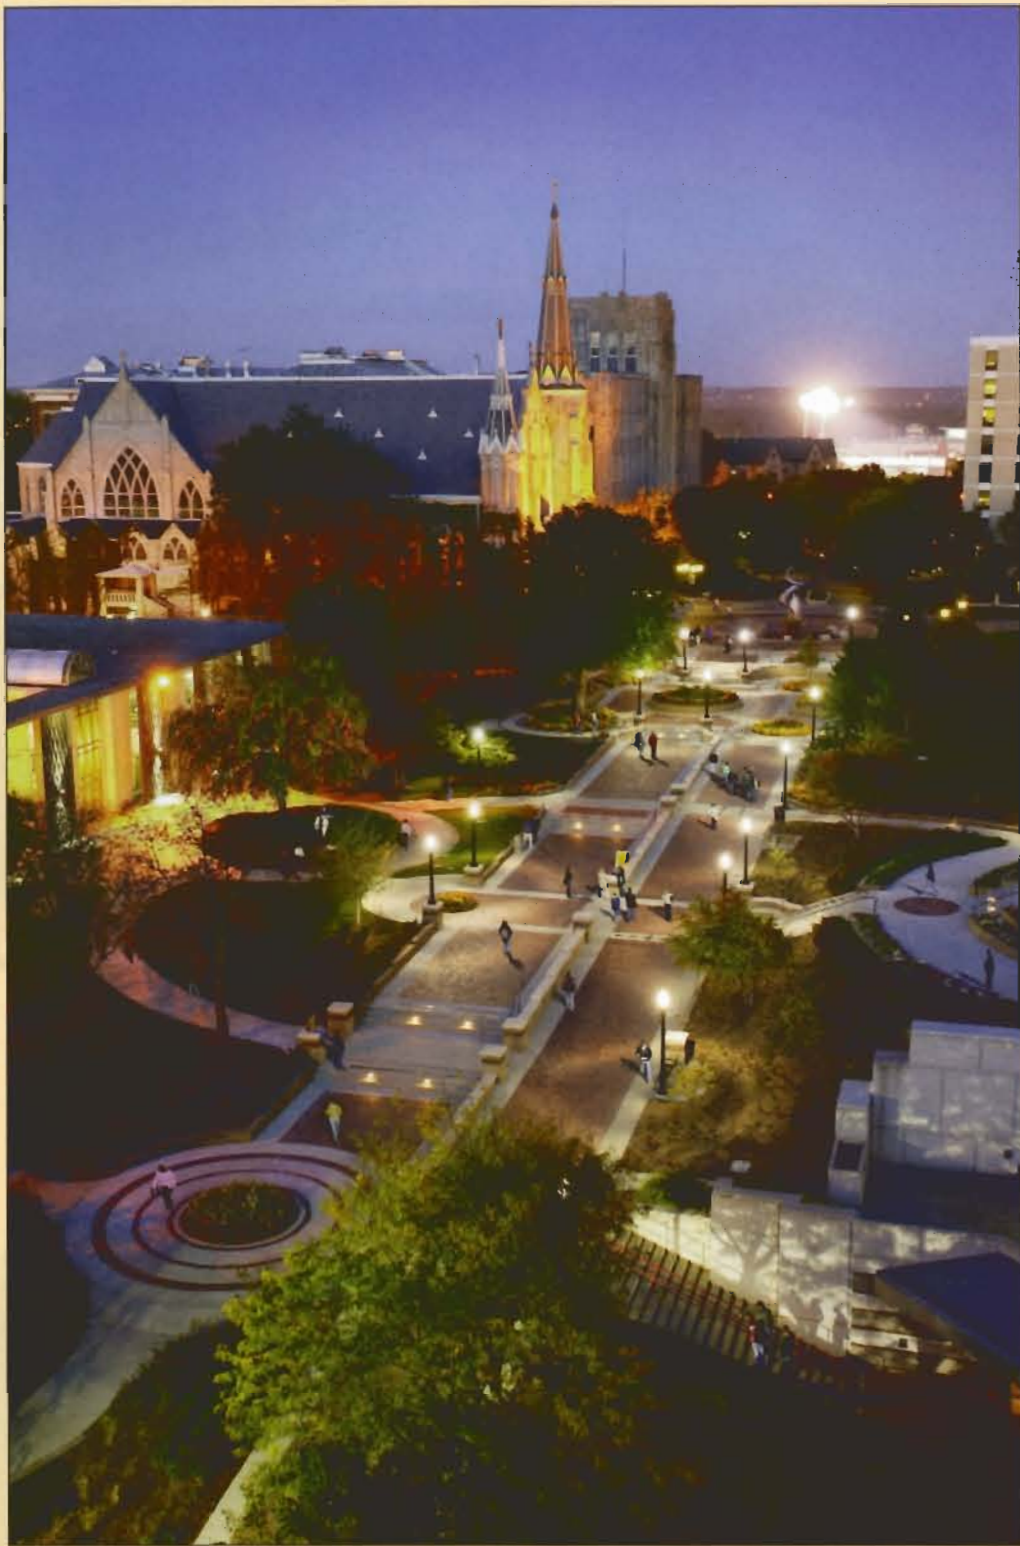

Creighton University's main campus mall is aglow at twilight. Creighton University is committed, through its award-winning campus plan, to creating a nationally recognized modern urban campus in a garden-like setting. The campus mall is a place for students to meet, relax, reflect and enjoy nature's beauty.

Loyola University Chicago.

Photographer: Mark Beane/Loyola University Chicago.

Christ the King Chapel faces the Quad at Canisius College.

A quiet spot for contemplation at Rockhurst University.

Gaston Hall, Georgetown University.

Photographer: Phil Humnicky

A tranquil scene at Fairfield University.